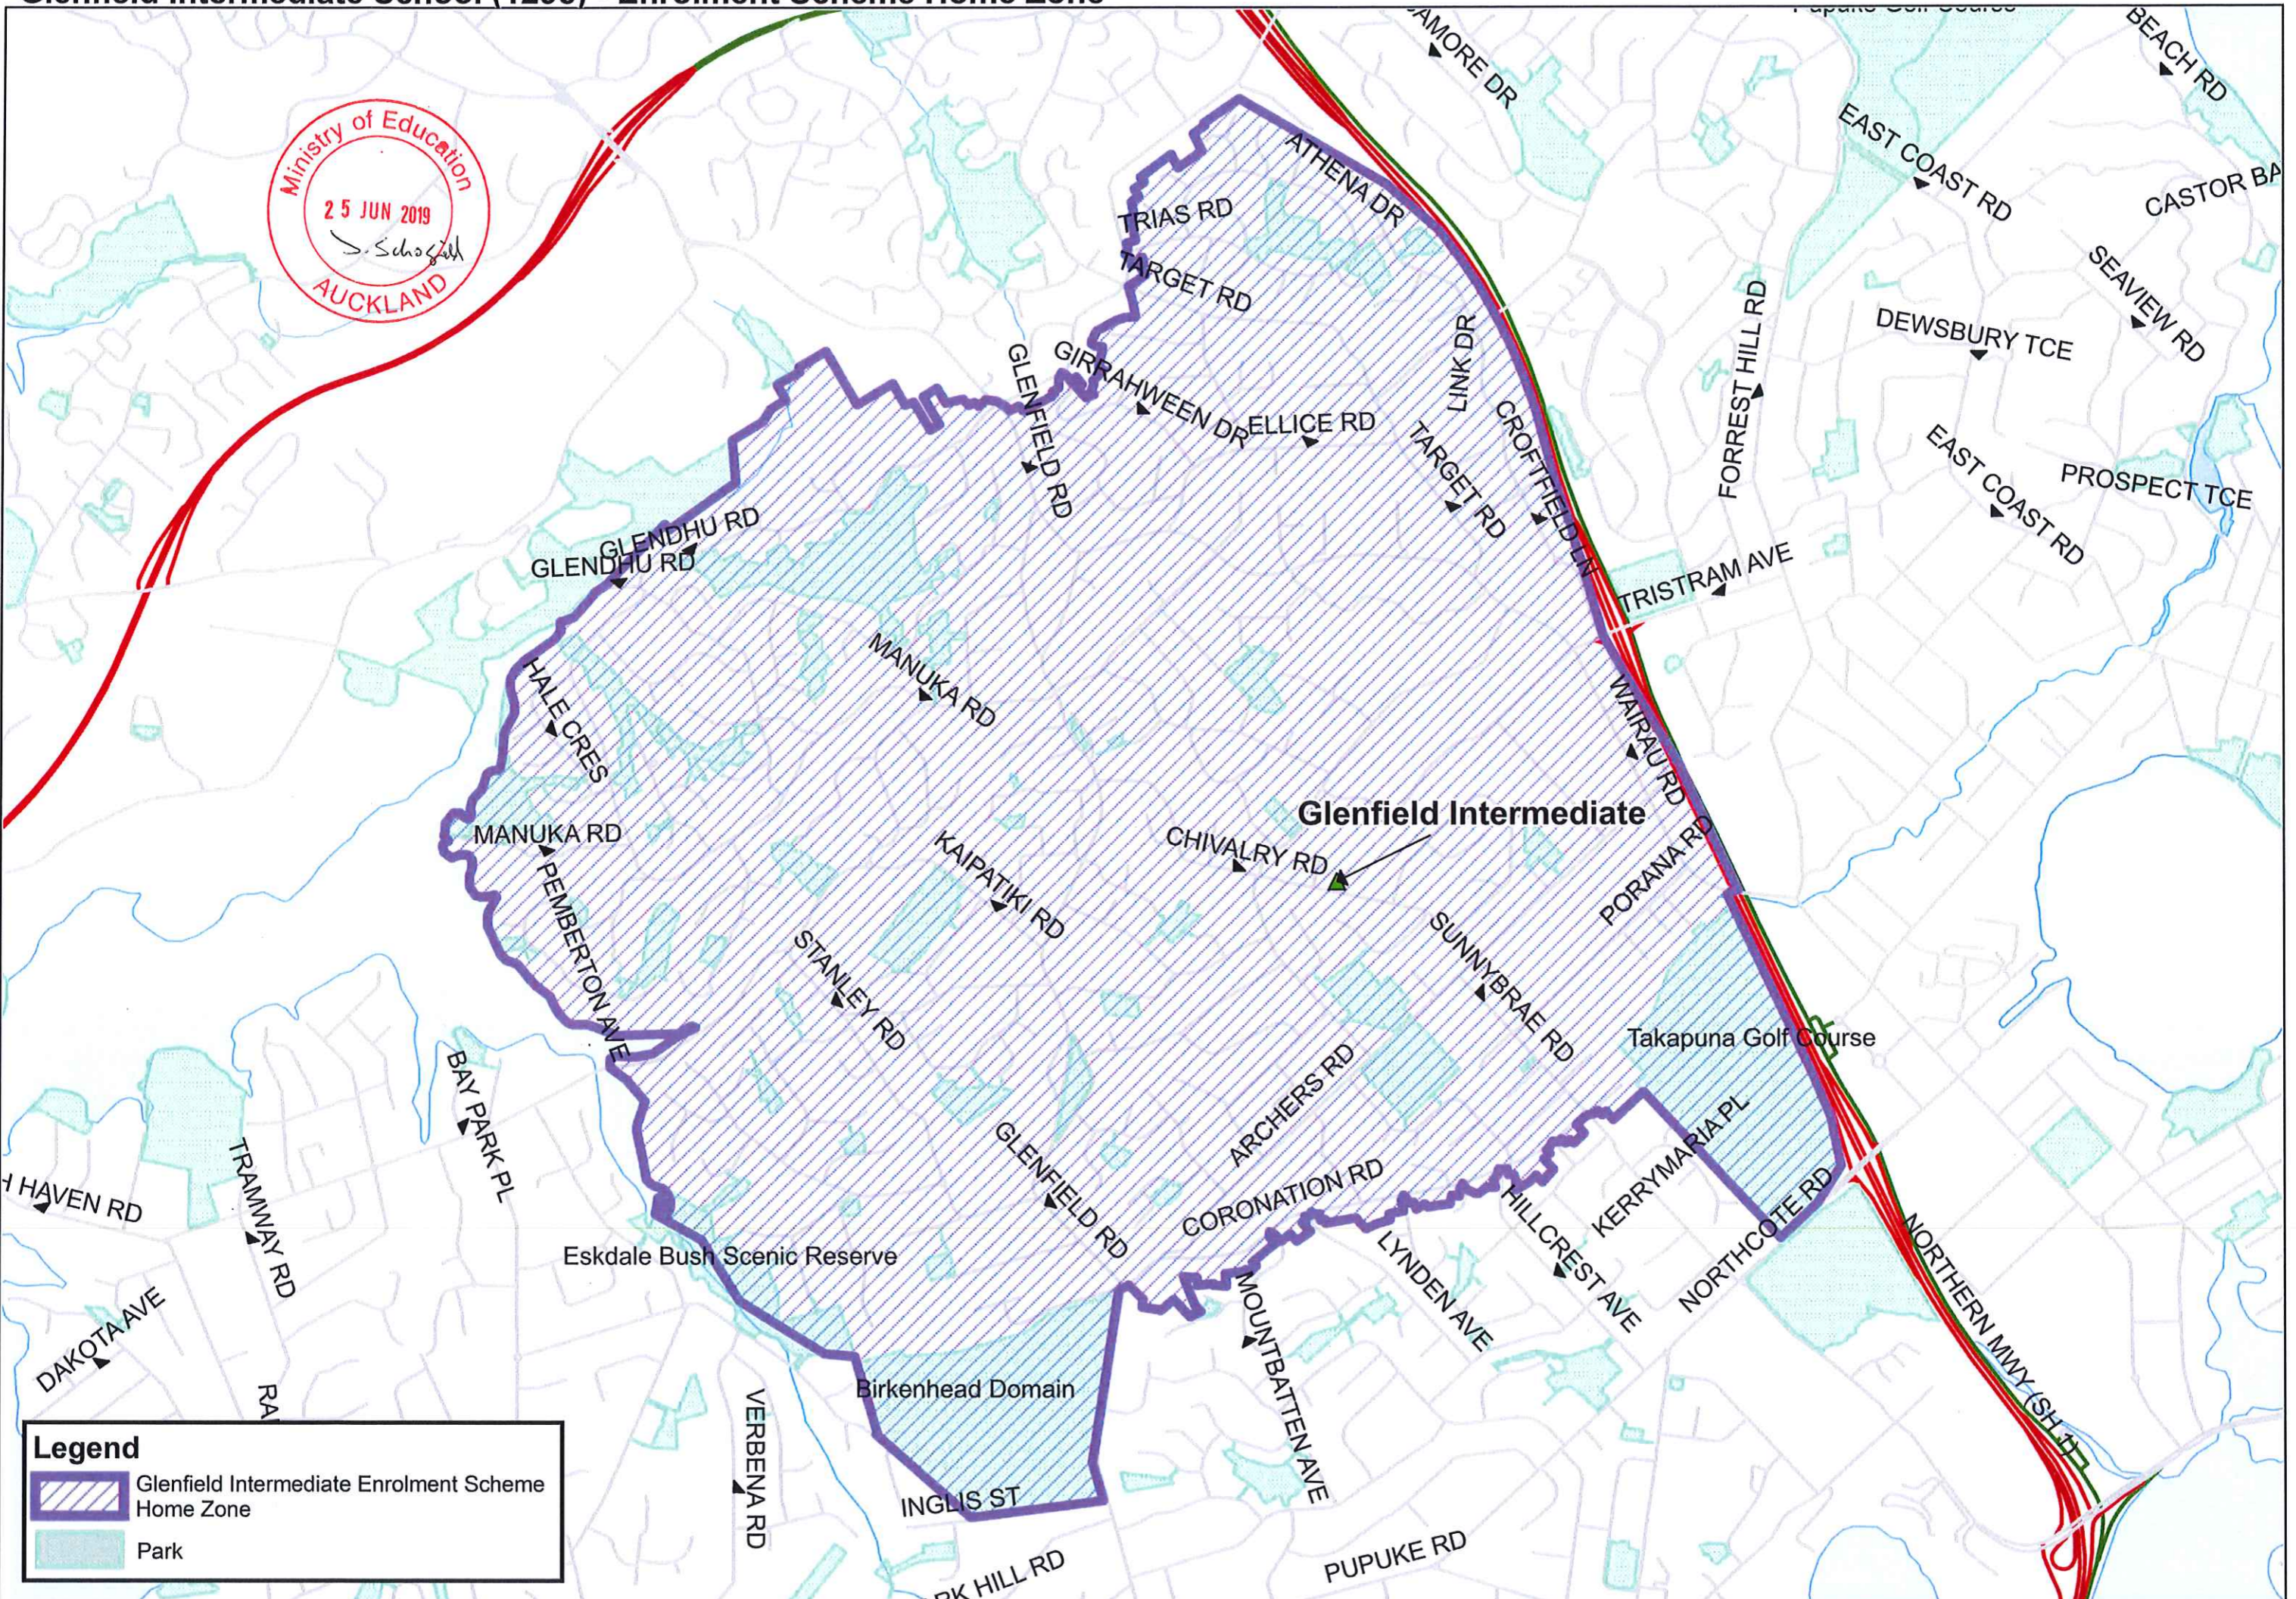

# Glenfield Intermediate School (1295) - Enrolment Scheme Home Zone

Ministry of Education  
25 JUN 2019  
S. Schoggl  
AUCKLAND

**Legend**

-  Glenfield Intermediate Enrolment Scheme Home Zone
-  Park